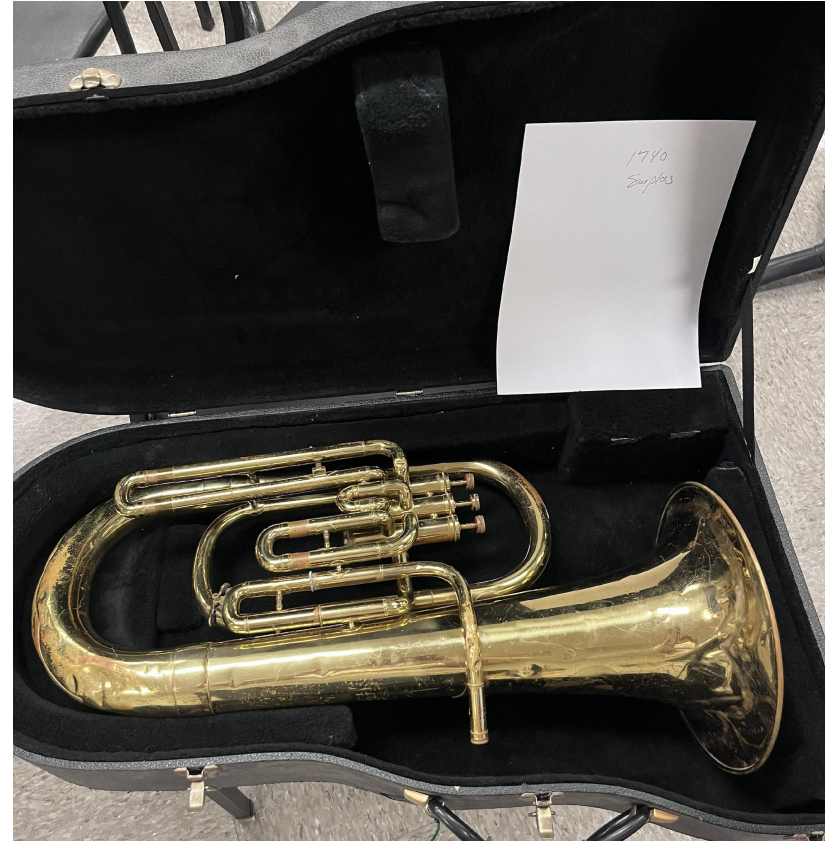

Baritone

Elkhart
Serial #1740

Case included

Conditions vary
No items included other than described and in photo

Spring 2026 Surplus